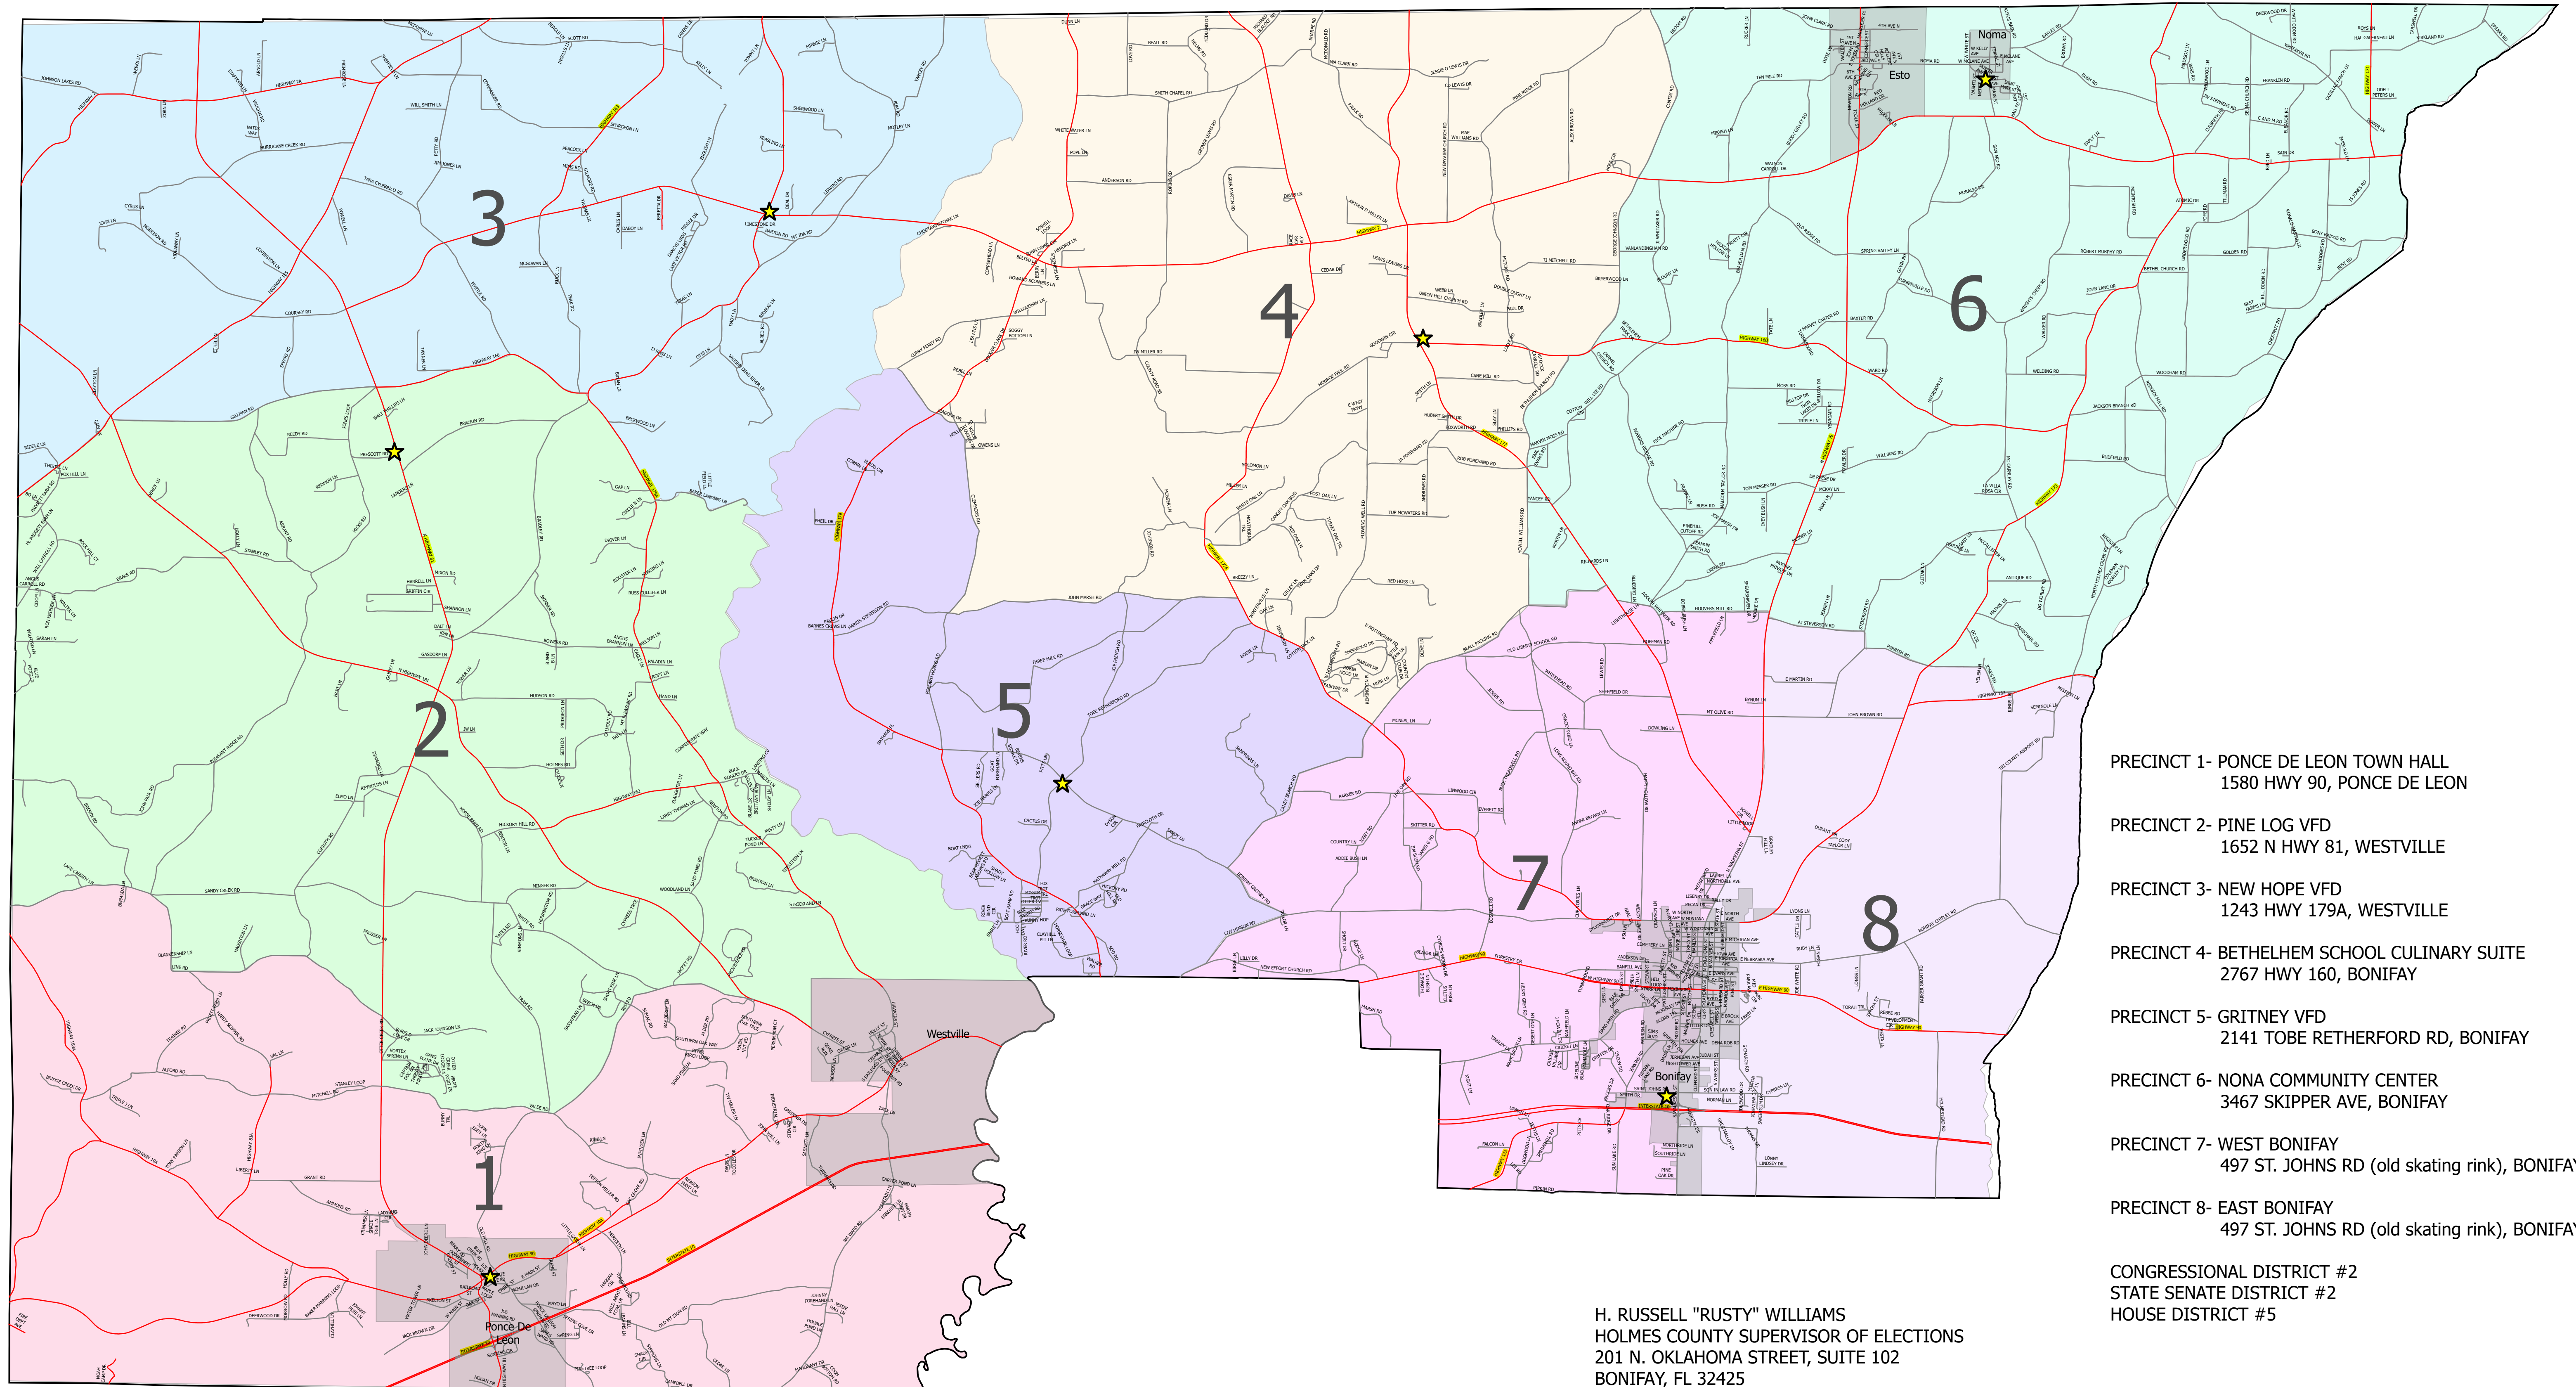

HOLMES COUNTY VOTING PRECINCTS

- PRECINCT 1- PONCE DE LEON TOWN HALL
1580 HWY 90, PONCE DE LEON
- PRECINCT 2- PINE LOG VFD
1652 N HWY 81, WESTVILLE
- PRECINCT 3- NEW HOPE VFD
1243 HWY 179A, WESTVILLE
- PRECINCT 4- BETHELHEM SCHOOL CULINARY SUITE
2767 HWY 160, BONIFAY
- PRECINCT 5- GRITNEY VFD
2141 TOBE RETHERFORD RD, BONIFAY
- PRECINCT 6- NONA COMMUNITY CENTER
3467 SKIPPER AVE, BONIFAY
- PRECINCT 7- WEST BONIFAY
497 ST. JOHNS RD (old skating rink), BONIFAY
- PRECINCT 8- EAST BONIFAY
497 ST. JOHNS RD (old skating rink), BONIFAY